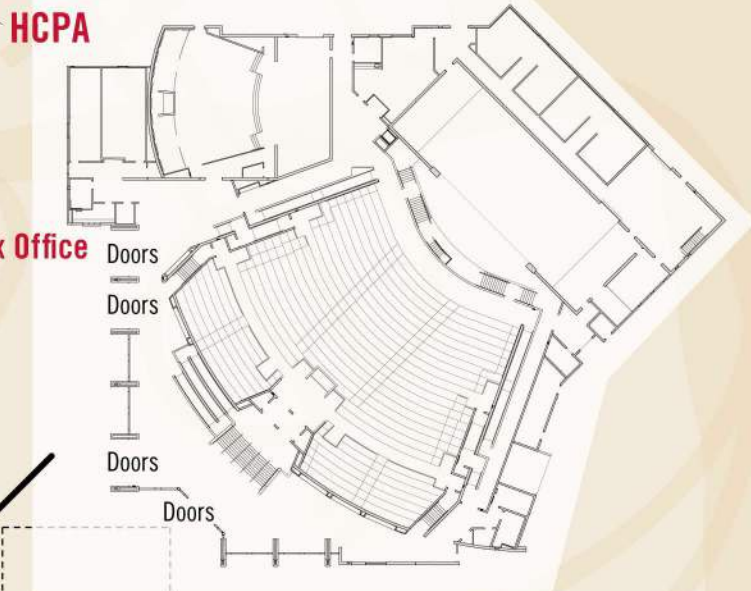

Higley Center for the Performing Arts

4132 East Pecos Road | Gilbert, AZ 85295
Information Line 480-279-7190
www.higleyarts.org