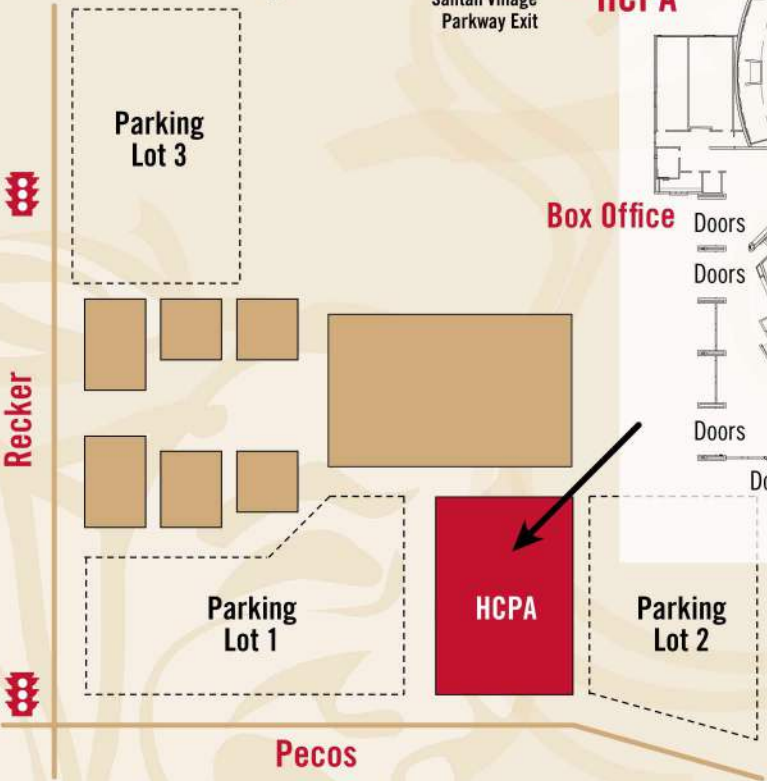

From Eastbound 202 South

- Exit Santan Village Parkway
- Turn Right (SE)
- Turn Left (East) on to Pecos Road
- Higley Center at NE corner of Recker & Pecos (approx. 2 miles)

From Westbound 202 South

- Exit Power Road
- Turn Left (South)
- Turn Right (West) at Pecos

Santan Village Parkway Exit

Higley Center for the Performing Arts

4132 East Pecos Road | Gilbert, AZ 85295
 Information Line 480-279-7190
www.higleyarts.org