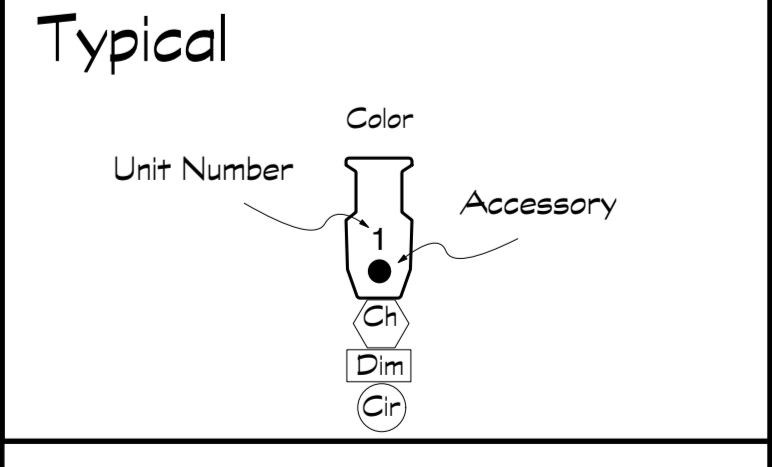

HIGLEY CENTER FOR THE PERFORMING ARTS

Lighting Plan
Lighting Director: Kate Kockler
Technical Director: Steve Metcalf

Scale: 1/4"=1' June 21st, 2014